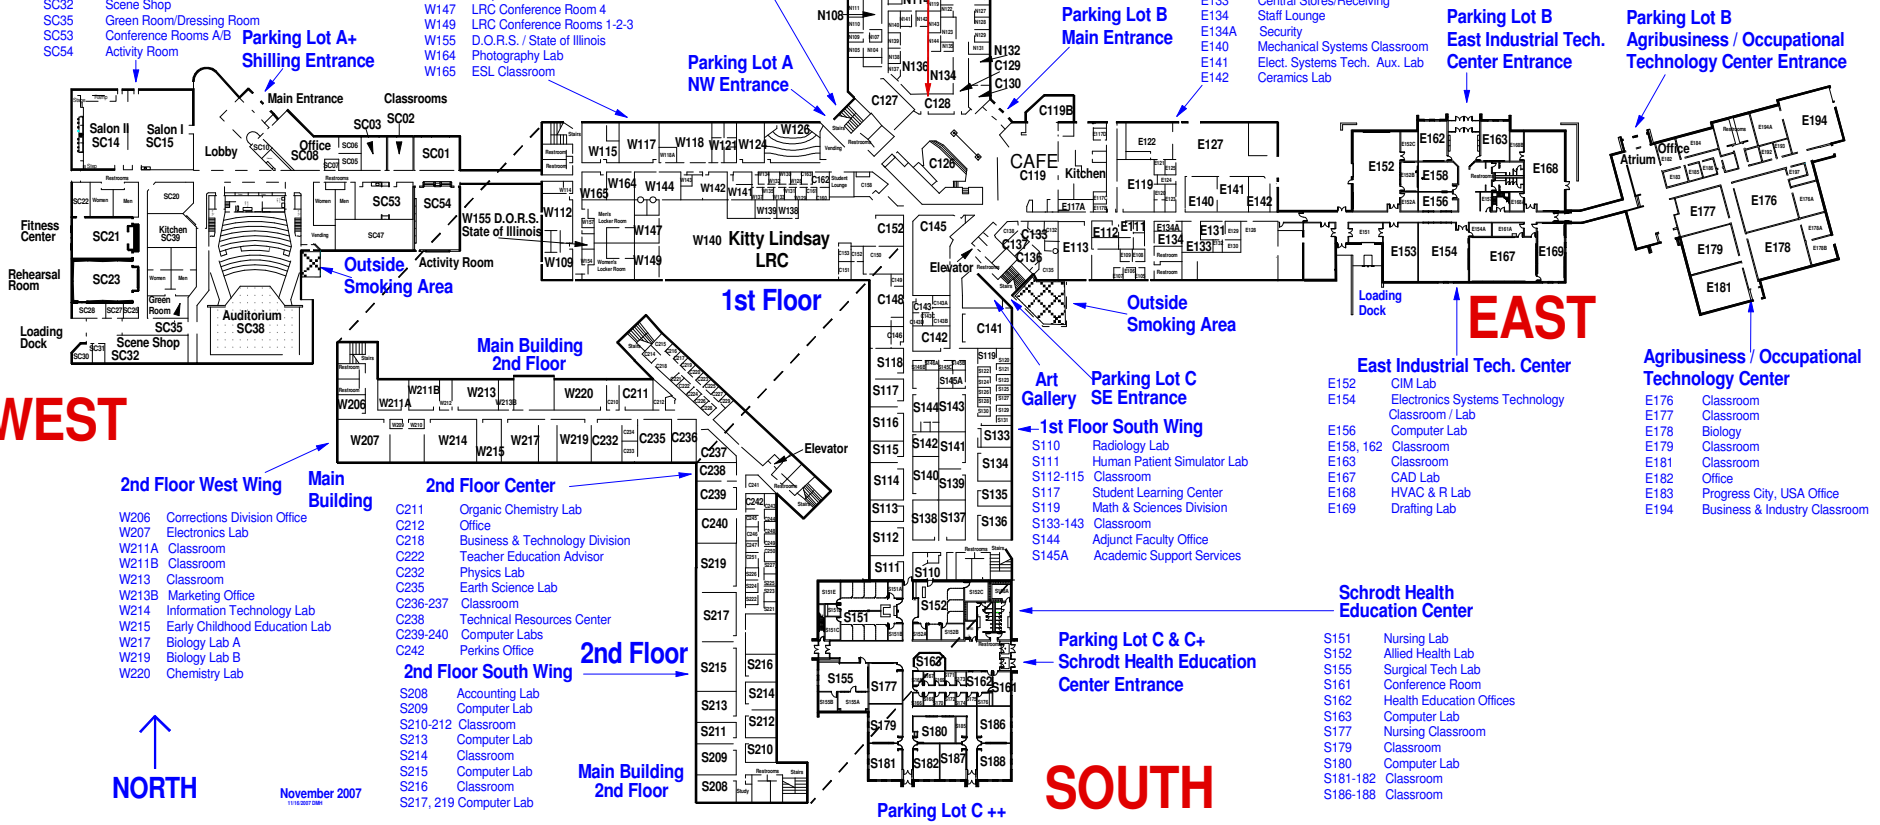

Agriculture / Horticulture Maintenance Building > East of Driveway

WEST

November 2007

SOUTH

EAST

2nd Floor West Wing

- W206 Corrections Division Office
- W207 Electronics Lab
- W211A Classroom
- W211B Classroom
- W213 Classroom
- W213B Marketing Office
- W214 Information Technology Lab
- W215 Early Childhood Education Lab
- W217 Biology Lab A
- W219 Biology Lab B
- W220 Chemistry Lab

2nd Floor Center

- C211 Organic Chemistry Lab
- C212 Office
- C218 Business & Technology Division
- C222 Teacher Education Advisor
- C232 Physics Lab
- C235 Earth Science Lab
- C235 Classroom
- C238 Technical Resources Center
- C239-240 Computer Labs
- C242 Perkins Office

2nd Floor South Wing

2nd Floor

Main Building 2nd Floor

Parking Lot C ++

East Industrial Tech. Center

- E152 CIM Lab
- E154 Electronics Systems Technology Classroom / Lab
- E156 Computer Lab
- E158, 162 Classroom
- E163 Classroom
- E167 CAD Lab
- E168 HVAC & R Lab
- E169 Drafting Lab

Agribusiness / Occupational Technology Center

- E176 Classroom
- E177 Classroom
- E178 Biology
- E179 Classroom
- E181 Classroom
- E182 Office
- E183 Progress City, USA Office
- E194 Business & Industry Classroom

Schrodt Health Education Center

- S151 Nursing Lab
- S152 Allied Health Lab
- S155 Surgical Tech Lab
- S161 Conference Room
- S162 Health Education Offices
- S163 Computer Lab
- S177 Nursing Classroom
- S179 Classroom
- S180 Computer Lab
- S181-182 Classroom
- S186-188 Classroom