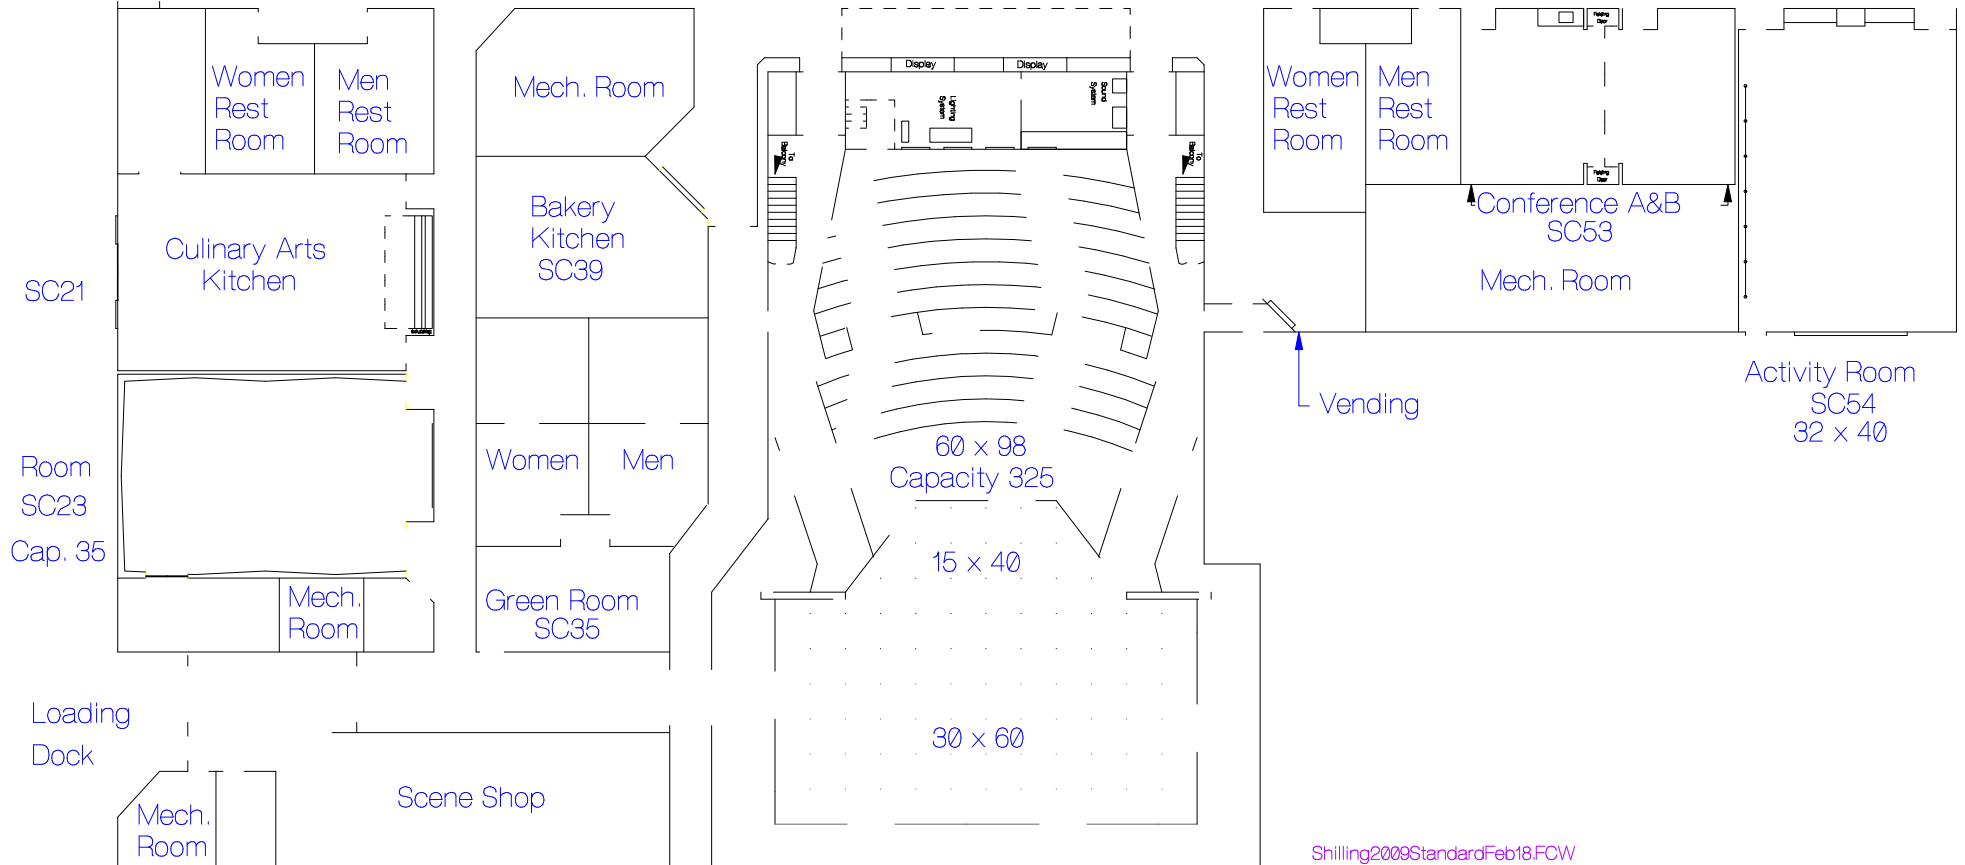

Shilling Center Standard Drawing

No Partition, total to 36 tables = Cap. 288 54 x 84

Auditorium