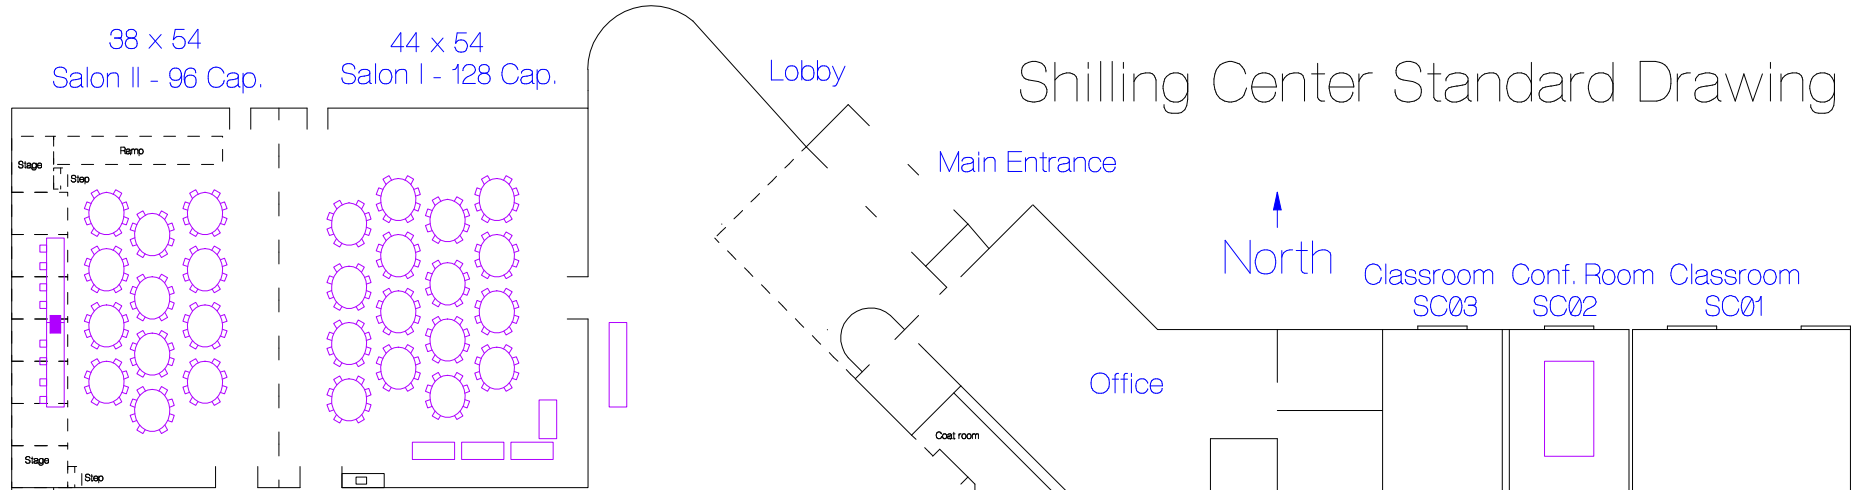

Shilling Center Standard Drawing

No Partition, total to 36 tables = Cap. 288 54 x 84

Auditorium